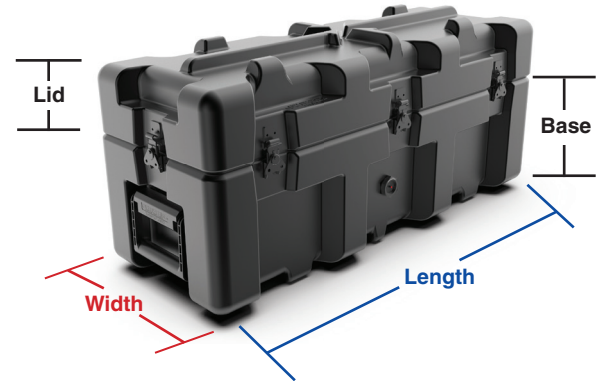

Available Case Footprints

Standard Features

- Rotationally molded, double-walled construction
- Watertight, airtight, dustproof with pressure relief valve
- Interlocking stackable design
- Recessed, heavy-duty stainless steel hardware
- Tongue & groove construction with gasket
- Spring-loaded bail handles
- Interchangeable bases and lids
- Standard colors include: Black, White, Blue, Blue Granite, Gray Granite, Silver, Olive Drab, Yellow, Desert Tan, and Orange
- Plastic handles standard on most cases. See individual specification sheet for details

Model Number Key SH2808-0804
 Width Lid
 Length Base

Certifications

- IP67
- MIL-STD 810

MODEL	NOMINAL INTERIOR DIMENSION L x W x D	BASE DEPTH	LID DEPTH	NOMINAL EXTERIOR DIMENSION L x W x D	APPROX. WEIGHT	REMOVABLE OR HINGED LID
SH1309-0603	13.5" x 9.2" x 10.6"	6.8"	3.8"	16.6" x 12.3" x 11.9"	11.5 lbs	Hinged
SH1414-1204	14.0" x 14.0" x 16.6"	12.6"	4.2"	18.1" x 17.3" x 19.0"	20.6 lbs	Hinged
SH1609-1304	16.5" x 9.2" x 18.0"	13.8"	4.2"	19.4" x 13.8" x 20.0"	15.8 lbs	Hinged
SH1612-0410	16.8" x 12.8" x 15.1"	4.2"	10.9"	20.0" x 16.0" x 17.0"	16.7 lbs	Removable
SH1612-1103	16.8" x 12.8" x 15.1"	11.3"	3.8"	20.0" x 16.0" x 17.0"	16.7 lbs	Hinged
SH1612-1110	16.8" x 12.8" x 22.3"	11.3"	10.9"	20.0" x 16.0" x 24.2"	21.1 lbs	Removable
SH1814-0503	18.5" x 14.9" x 8.7"	5.1"	3.6"	21.5" x 18.0" x 10.7"	14.1 lbs	Hinged
SH1814-0504	18.5" x 14.9" x 9.9"	5.1"	4.9"	21.7" x 18.5" x 12.1"	14.3 lbs	Removable
SH1818-0407	18.8" x 18.8" x 11.0"	4.4"	7.3"	22.5" x 22.1" x 13.8"	20.0 lbs	Removable
SH1818-0413	18.8" x 18.8" x 18.3"	4.4"	13.9"	22.5" x 22.2" x 20.5"	25.1 lbs	Removable
SH1818-0704	18.8" x 18.8" x 11.0"	7.3"	4.4"	22.5" x 22.1" x 13.8"	20.0 lbs	Hinged
SH1818-1304	18.8" x 18.8" x 18.3"	13.9"	4.4"	22.5" x 22.2" x 20.5"	25.1 lbs	Hinged
SH2013-0902	20.4" x 13.3" x 12.0"	9.5"	2.5"	23.8" x 16.5" x 14.3"	19.9 lbs	Hinged
SH2016-0419	20.8" x 16.8" x 24.0"	4.5"	19.4"	24.0" x 20.0" x 25.5"	31.3 lbs	Removable