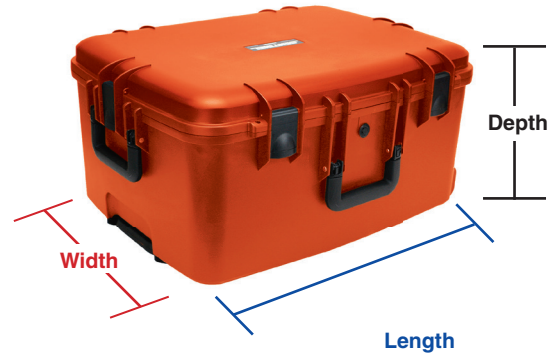

Available Case Footprints

Standard Features

- Injection molded construction
- Watertight, airtight, dustproof
- Automatic pressure relief valve
- Two molded-in padlock brackets
- EPDM gasket
- Stainless steel hardware

Custom Options

- Fire retardant resin and inserts
- Foam inserts
- Thermoformed inserts
- Mounting flanges
- Case wall cutouts/routing
- Dividers/trays
- Literature pockets
- Removable lids
- Name plates
- Adhesive labels
- Custom colors
- Shoulder straps

Model Number Key

Length
1824-12
Width   Depth

MODEL	APPROX. WEIGHT	INSIDE DIMENSION	LID DEPTH	BOTTOM DEPTH	OUTSIDE DIMENSION	WHEELS & PULL HANDLE
507-3	1.2 lbs.	5.0" x 7.7" x 3.3"	0.5"	2.8"	6.8" x 8.7" x 3.8"	
810-3	2.5 lbs.	8.2" x 10.1" x 3.3"	1.2"	2.1"	10.3" x 12.4" x 3.9"	
810-4	3.1 lbs.	8.2" x 10.1" x 4.7"	1.2"	3.5"	10.5" x 12.5" x 5.3"	
810-8	4.1 lbs.	8.3" x 10.2" x 8.3"	1.3"	7.0"	10.4" x 12.6" x 8.8"	
912-4	3.8 lbs.	9.5" x 12.7" x 4.8"	1.3"	3.5"	12.1" x 14.0" x 5.3"	
912-6	4.3 lbs.	9.4" x 12.6" x 6.4"	1.3"	5.1"	12.0" x 14.0" x 6.9"	
1116-6	5.8 lbs.	11.2" x 15.9" x 6.0"	1.5"	4.5"	13.7" x 17.2" x 6.5"	
1116-10	7.2 lbs.	11.2" x 15.9" x 10.0"	1.5"	8.5"	13.7" x 17.2" x 10.5"	
1220-7	11.5 lbs.	12.3" x 19.7" x 7.3"	2.0"	5.3"	14.9" x 22.4" x 8.9"	Included
1220-8	7.4 lbs.	12.3" x 19.7" x 8.1"	2.0"	6.1"	14.9" x 21.4" x 8.7"	
1318-5	6.4 lbs.	13.0" x 18.0" x 5.0"	1.5"	3.5"	15.7" x 19.7" x 5.5"	
1318-6	6.6 lbs.	13.0" x 18.0" x 7.2"	1.5"	5.2"	15.7" x 19.7" x 7.2"	
1318-7	7.3 lbs.	13.0" x 18.0" x 6.5"	3.0"	3.5"	15.7" x 19.7" x 7.0"	
1318-8	7.7 lbs.	13.0" x 18.0" x 8.2"	3.0"	5.2"	15.7" x 19.7" x 8.7"	
1420-8	8.7 lbs.	14.2" x 20.7" x 8.5"	1.5"	6.5"	16.7" x 22.2" x 8.5"	
1420-10	13.8 lbs.	14.2" x 20.7" x 10.1"	1.5"	8.6"	16.7" x 23.6" x 11.7"	Included
1536-7	15.3 lbs.	14.7" x 36.4" x 7.0"	3.0"	4.0"	17.6" x 39.1" x 7.7"	Included
1551-7	19.8 lbs.	14.7" x 51.5" x 7.7"	3.0"	4.0"	17.5" x 54.2" x 7.7"	Included
1622-8	11.0 lbs.	16.2" x 22.5" x 8.5"	2.0"	6.0"	18.7" x 25.4" x 8.5"	
1622-10	16.9 lbs.	16.2" x 22.5" x 9.9"	2.0"	7.9"	18.7" x 25.4" x 11.6"	Included
1622-12	17.5 lbs.	16.2" x 22.5" x 12.8"	2.0"	10.8"	18.7" x 25.4" x 14.4"	Included
1824-8	17.5 lbs.	18.1" x 24.3" x 8.0"	2.0"	6.0"	20.7" x 27.4" x 9.6"	Included
1824-12	19.7 lbs.	18.2" x 24.3" x 12.0"	2.0"	10.0"	20.7" x 27.4" x 13.7"	Included
1829-12	23.8 lbs.	18.2" x 29.7" x 12.3"	3.5"	8.8"	20.9" x 32.8" x 14.0"	Included