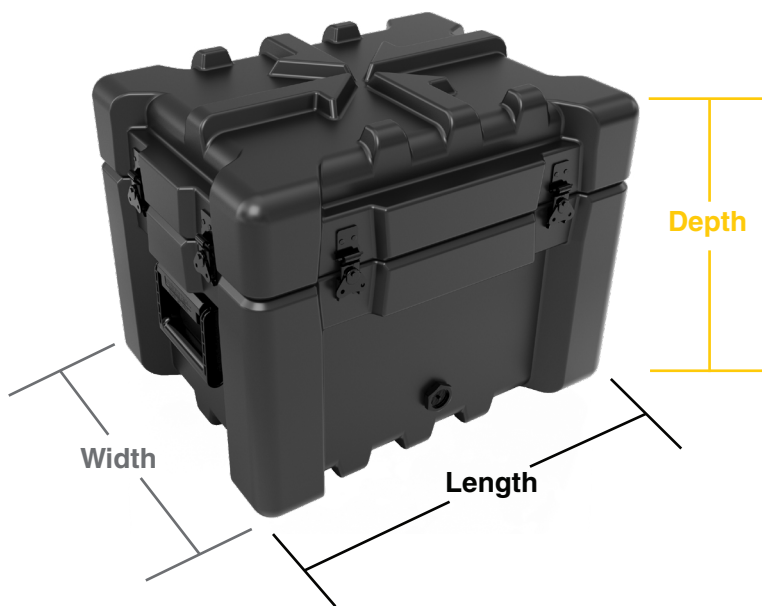

**MODEL NUMBER KEY**

**SH1612-1103**

Length ————  
Width ————  
Lid ————  
Base ————  
Measurements are taken from the most upper edge

MODEL	NOMINAL INTERIOR DIMENSION L x W x D	BASE DEPTH	LID DEPTH	NOMINAL EXTERIOR DIMENSION L x W x D	APPROX. WEIGHT
SH1212-0504	12.0" x 12.0" x 10.0" 304 x 304 x 252 mm	5.2" 131 mm	4.8" 121 mm	15.5" x 15.5" x 11.9" 393 x 393 x 302 mm	11.2 lbs 5.1 kg
SH1309-0603	13.5" x 9.2" x 10.6" 342 x 233 x 268 mm	6.8" 172 mm	3.8" 96 mm	16.6" x 12.3" x 11.9" 421 x 312 x 302 mm	12.5 lbs 5.7 kg
SH1414-1204	14.0" x 14.0" x 16.8" 355 x 355 x 426 mm	12.6" 320 mm	4.2" 106 mm	17.3" x 17.0" x 19.0" 439 x 431 x 482 mm	17.5 lbs 7.9 kg
SH1609-1304	16.5" x 9.2" x 18.0" 419 x 233 x 456 mm	13.8" 350 mm	4.2" 106 mm	19.4" x 13.8" x 20.0" 492 x 350 x 508 mm	16.6 lbs 7.5 kg
SH1612-0410	16.8" x 12.8" x 15.1" 426 x 325 x 382 mm	4.2" 106 mm	10.9" 276 mm	20.0" x 16.0" x 17.0" 508 x 406 x 431 mm	16.7 lbs 7.6 kg
SH1612-1103	16.8" x 12.8" x 15.1" 426 x 325 x 382 mm	11.3" 287 mm	3.8" 96 mm	20.0" x 16.0" x 17.0" 508 x 406 x 431 mm	16.7 lbs 7.6 kg